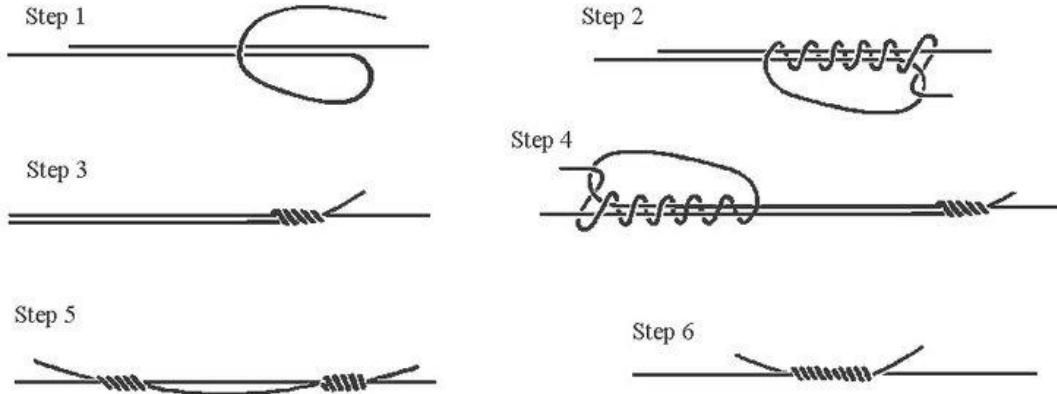

18LB LEADCORE LINE DIVE CURVE AT 1.8-2.2 MPH

# of Colors	1	2	3	4	5	6	7	8	9	10
Feet out	30	60	90	120	150	180	210	240	270	300
Dive Depth	5	10	15	20	25	30	35	40	45	50

Double Uni-knot to connect Leadcore line to leaders:

Pro Weight & Snap Weight Systems 50/50 Method

10lb mono: Depths shown are lure depths obtained by letting out a 50 ft leader, attaching the Weight, then letting out 50 ft of additional line.

Weight trolling is highly speed dependent! The depth bars shown represent the range of multiple measurements while maintaining the average speed indicated.

How To Use:
Determine the desired target depth. Approximate trolling speed. Follow the reference line for that depth to find the best bar graph intersect for that speed. Choose the weight that corresponds to that depth range.