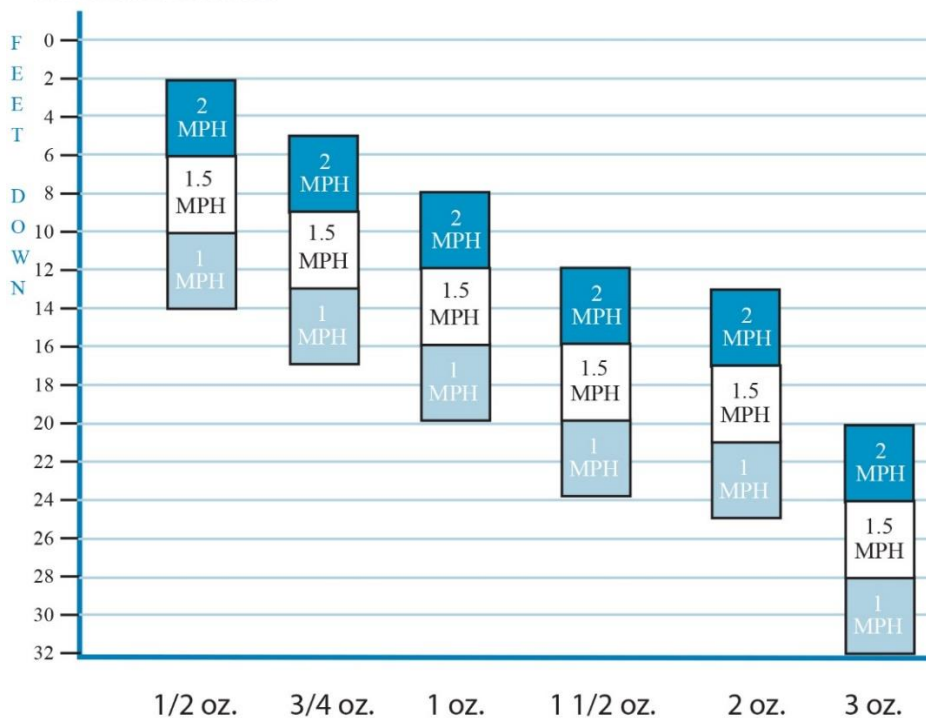

18LB LEADCORE LINE DIVE CURVE AT 1.8-2.2 MPH

10lb mono: Depths shown are lure depths obtained by letting out a 50 ft leader, attaching the Weight, then letting out 50 ft of additional line.

Weight trolling is highly speed dependent! The depth bars shown represent the range of multiple measurements while maintaining the average speed indicated.

How To Use:
Determine the desired target depth. Approximate trolling speed. Follow the reference line for that depth to find the best bar graph intersect for that speed. Choose the weight that corresponds to that depth range.